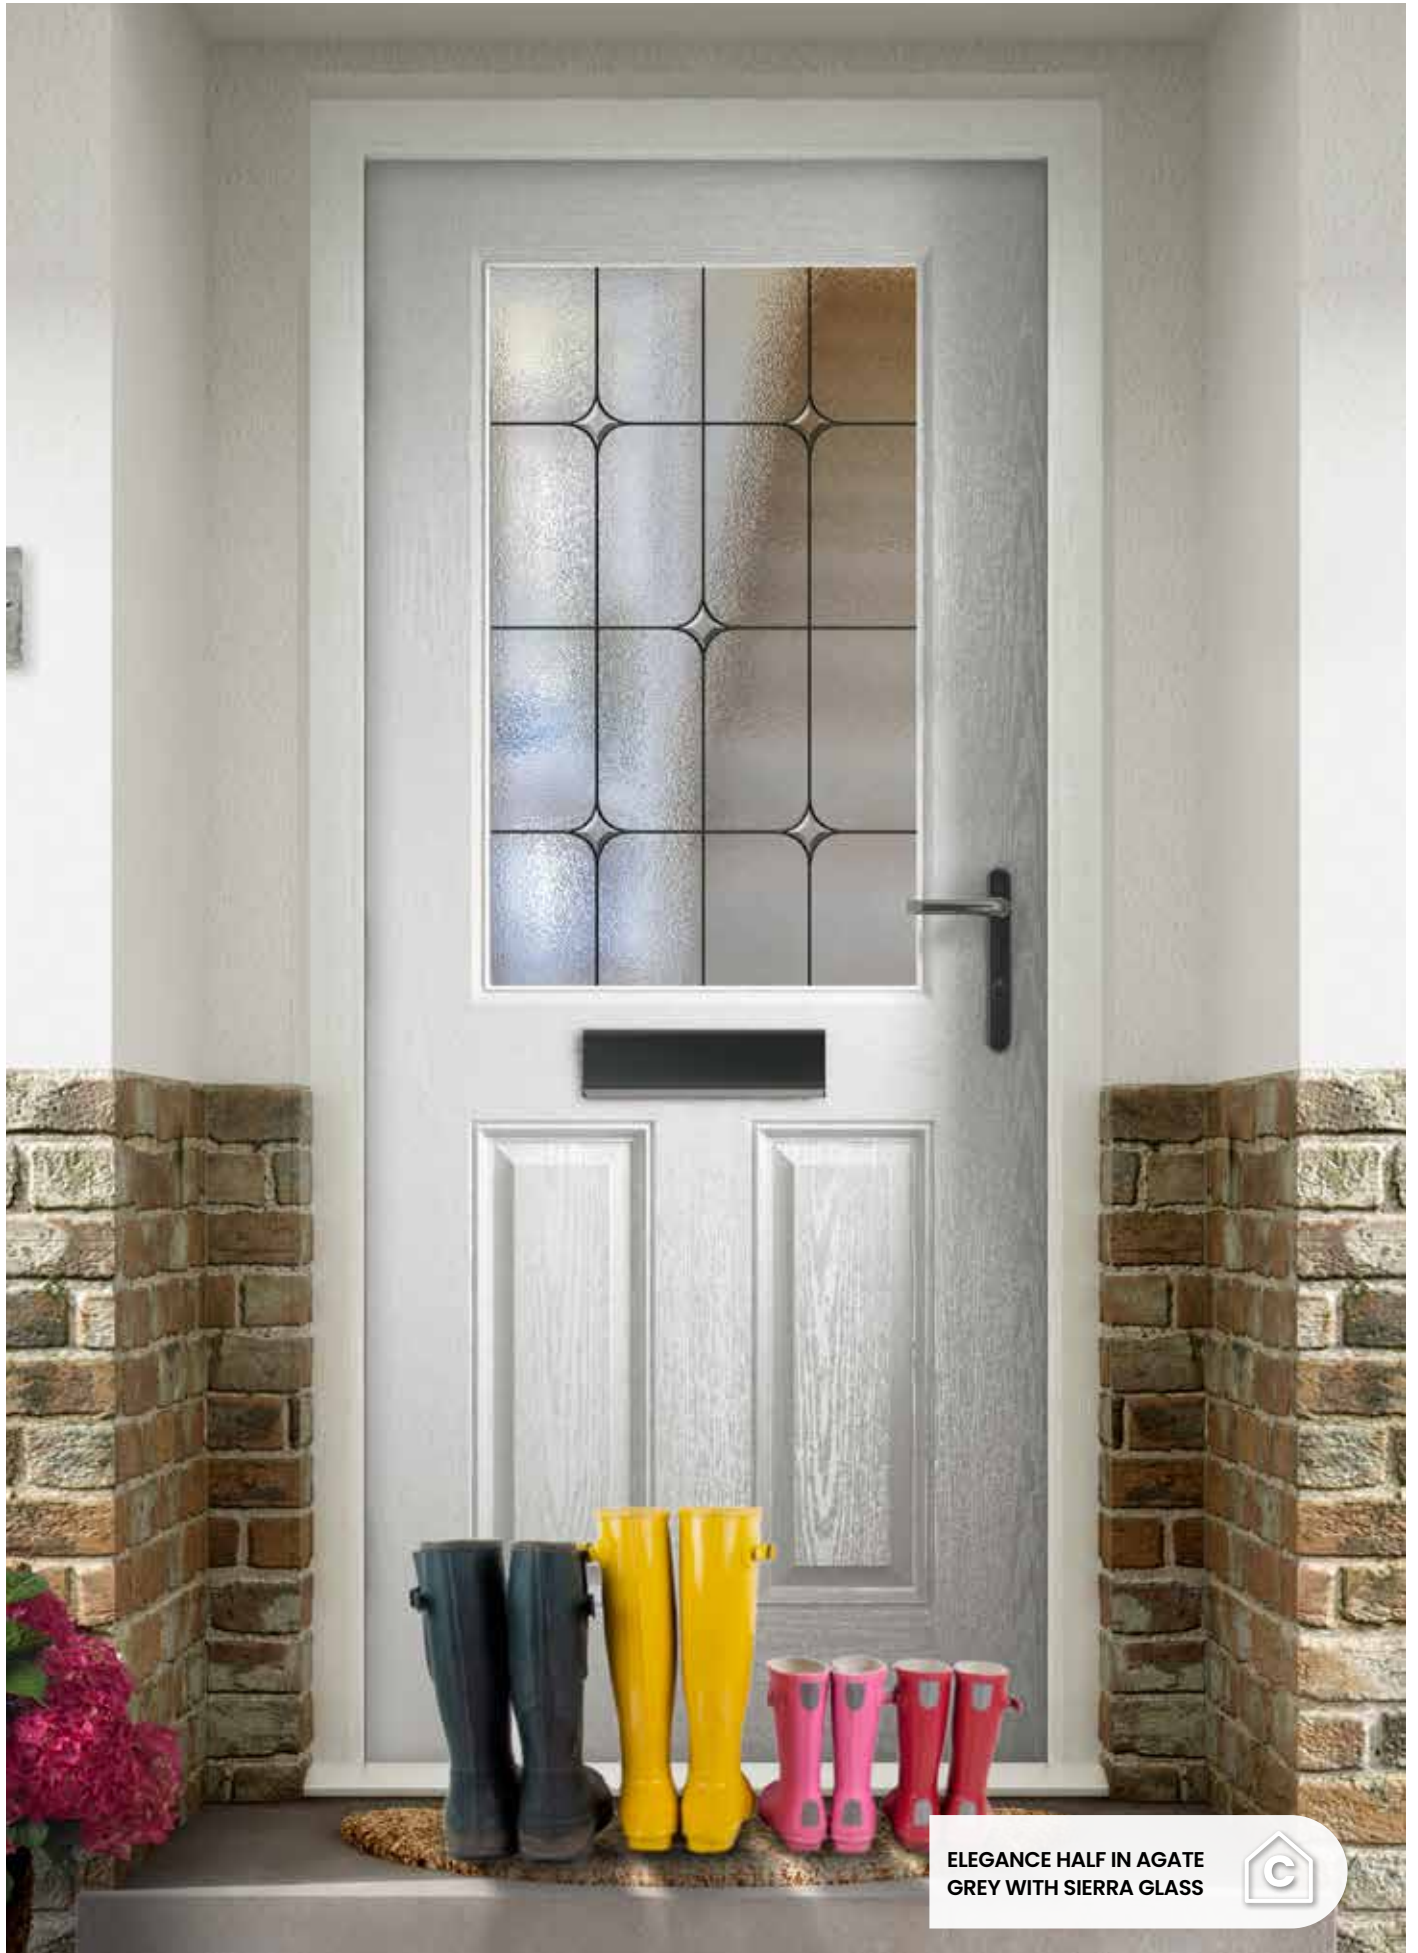

ELEGANCE HALF

ELEGANCE HALF IN AGATE
GREY WITH SIERRA GLASS

Always popular, the Elegance Half provides excellent light, with a large space for decorative glass to be displayed.

Elegance Half with Andorra glass