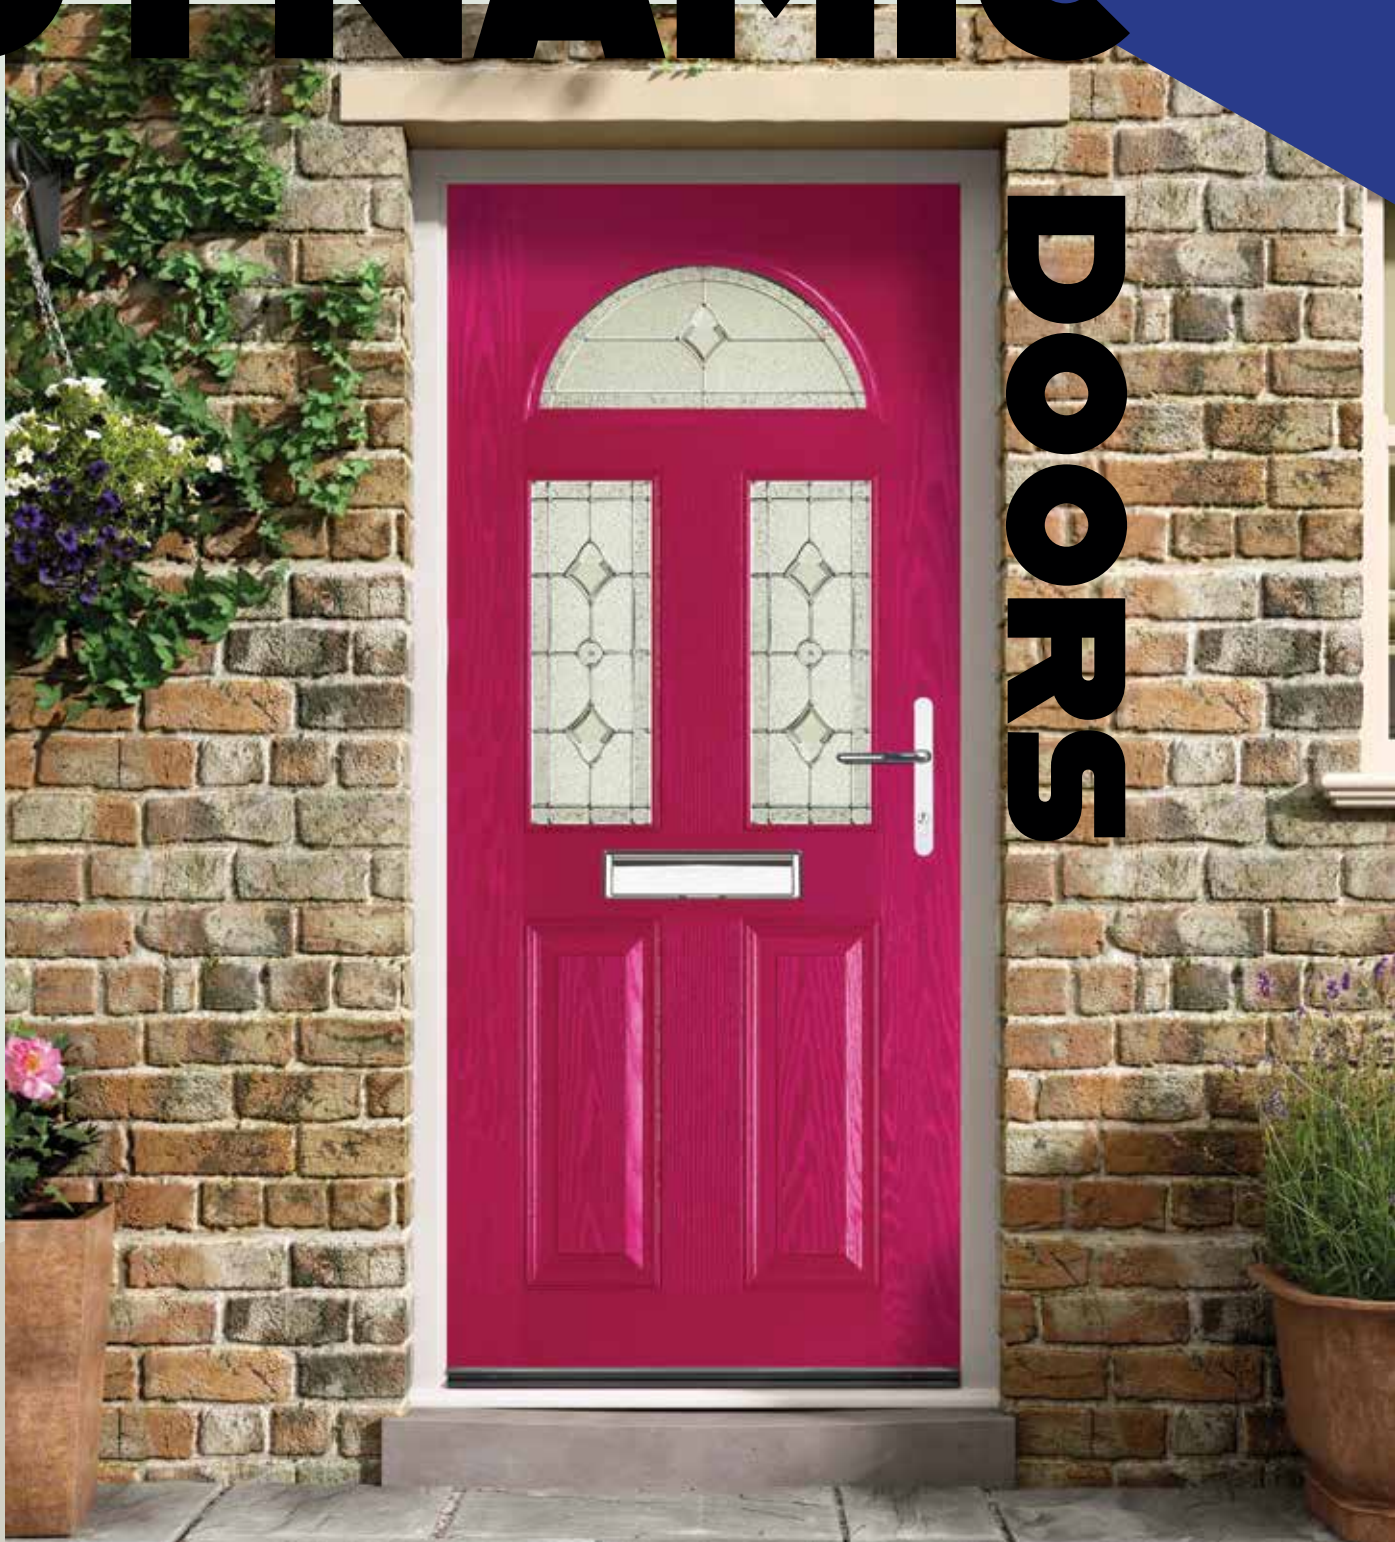

SEAN DOYLE
WINDOWS

DYNAMIC

DOORS

OUR COMPOSITE COLLECTION

090 6626753 / 01 4626671

sales@sdwindows.ie

www.seandoylewindows.ie

WHY DYNAMIC DOORS?