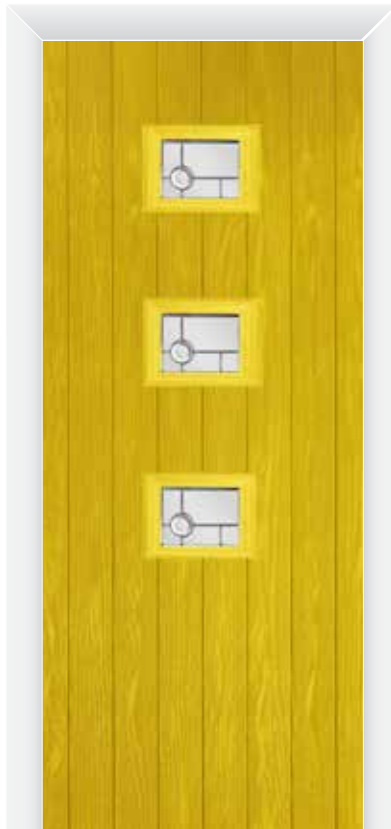

C18C
Glass: Trieste
Energy A

C18R
Glass: Palma
Energy A

GLASS RANGE

- 12 stunning styles of glazing
- Triple glazed
- The encapsulated decorative pane means the design stays looking beautiful for longer
- Easy to maintain, no bevels or comes to clean
- 6.8mm Laminated glass for extra security