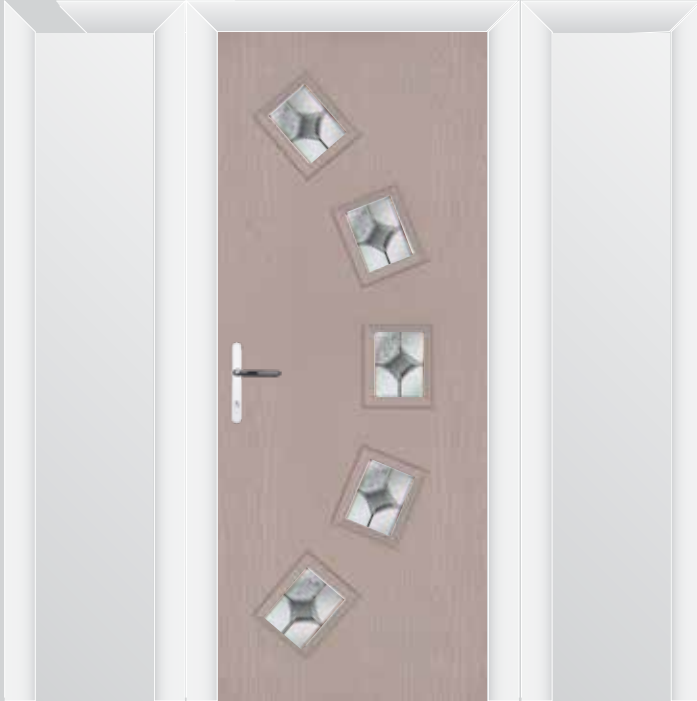

FRAME OPTIONS

With various frame options there is something to fit every home.
Plus choose your level of privacy with clear, or various textured glass designs.